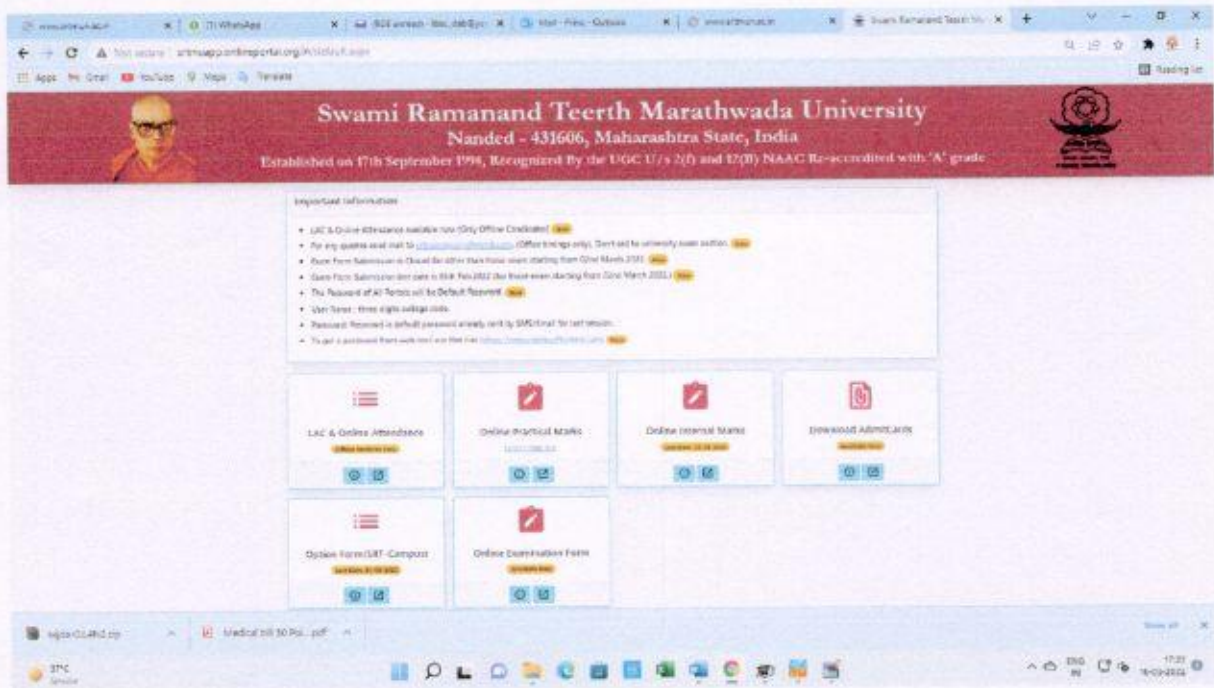

## E-Governance

HTE Sevaarth Portal

MhDBT Portal (Student Scholarship Portal)

*D. S. Suresh*  
**PRINCIPAL**  
Lal Bahadur Shastri Mahavidyalaya  
Dharmabad, Dist. Nanded

### Examination Portal