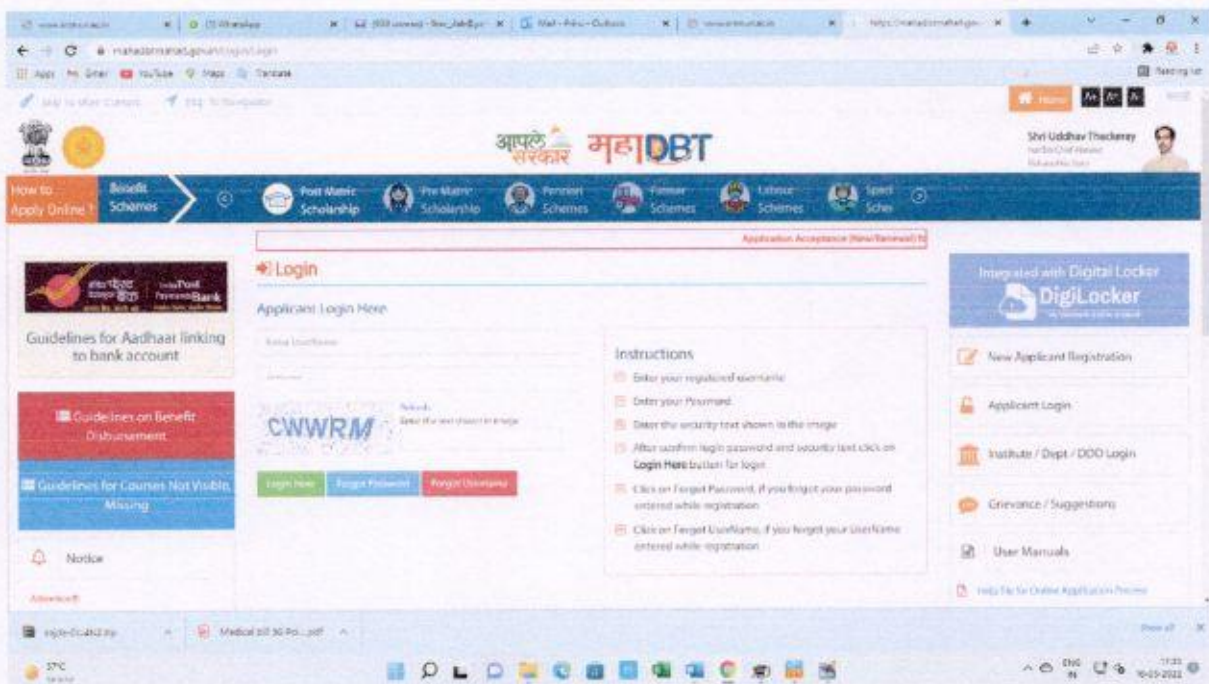

# Lal Bahadur Shastri Mahavidyalaya, Dharmabad Dist Nanded.

## E-Governance

HTE Sevaarth Portal

MhDBT Portal (Student Scholarship Portal)

*D. S. Suresh*  
**PRINCIPAL**  
Lal Bahadur Shastri Mahavidyalaya  
Dharmabad, Dist. Nanded

### Examination Portal