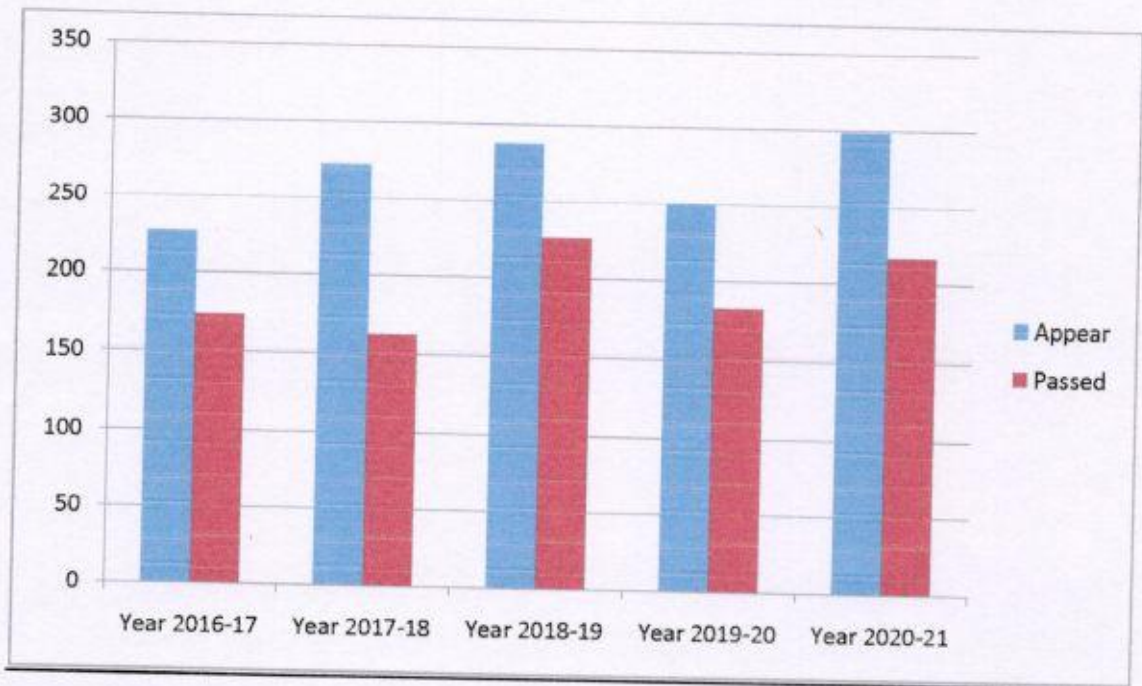

Lal Bahadur Shastri Mahavidyalaya, Dharmabad Dist. Nanded
Year 2016 to 2021
Pass Percentage of the Students

Dr. P. S. ...

PRINCIPAL

**Lal Bahadur Shastri Mahavidyalaya
Dharmabad, Dist. Nanded**